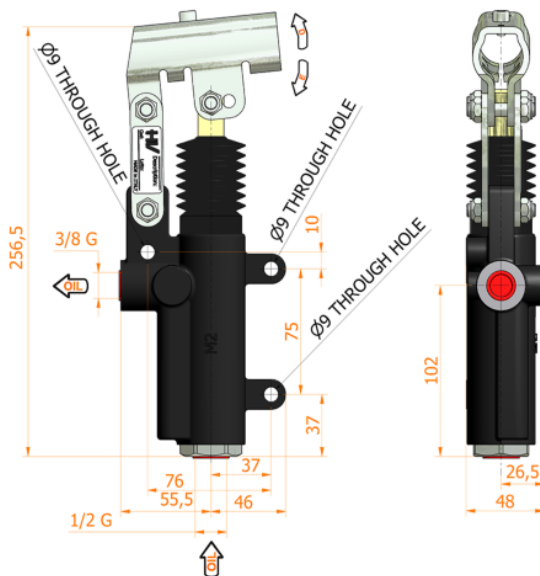

PMP 20 e-s

without release hand knob
double acting hand pump for single acting cylinder
for fixing to wall

- Specifications:**
- Cast iron body
 - Piston treated with Niploy
 - White zinc plated support lever
 - Lever connection Ø 27
 - White zinc plated external parts
 - Standard colour black

DISPLACEMENT cm ³	A mm	B mm	C mm	D °	E °	ACTUAL DISPLACEMENT cm ³	PRESSURE BAR		MASS KG	CODE WITHOUT BELLOWS	CODE WITH BELLOWS
							OPTIMAL	MAX			
20	--	--	--	32	30	20,090	150	350	2,650	6074.0055	6074.0060