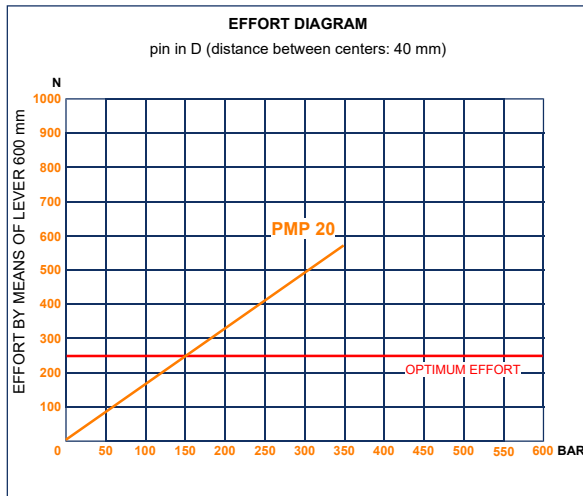

PMP 20 e-s

without release hand knob
double acting hand pump for single acting cylinder
for fixing to wall

- Specifications:**
- Cast iron body
 - Piston treated with Niploy
 - White zinc plated support lever
 - Lever connection Ø 27
 - White zinc plated external parts
 - Standard colour black

DISPLACEMENT cm ³	A mm	B mm	C mm	D °	E °	ACTUAL DISPLACEMENT cm ³	PRESSURE BAR		MASS KG	CODE WITHOUT BELLOWS	CODE WITH BELLOWS
							OPTIMAL	MAX			
20	--	--	--	32	30	20,090	150	350	2,650	6074.0055	6074.0060